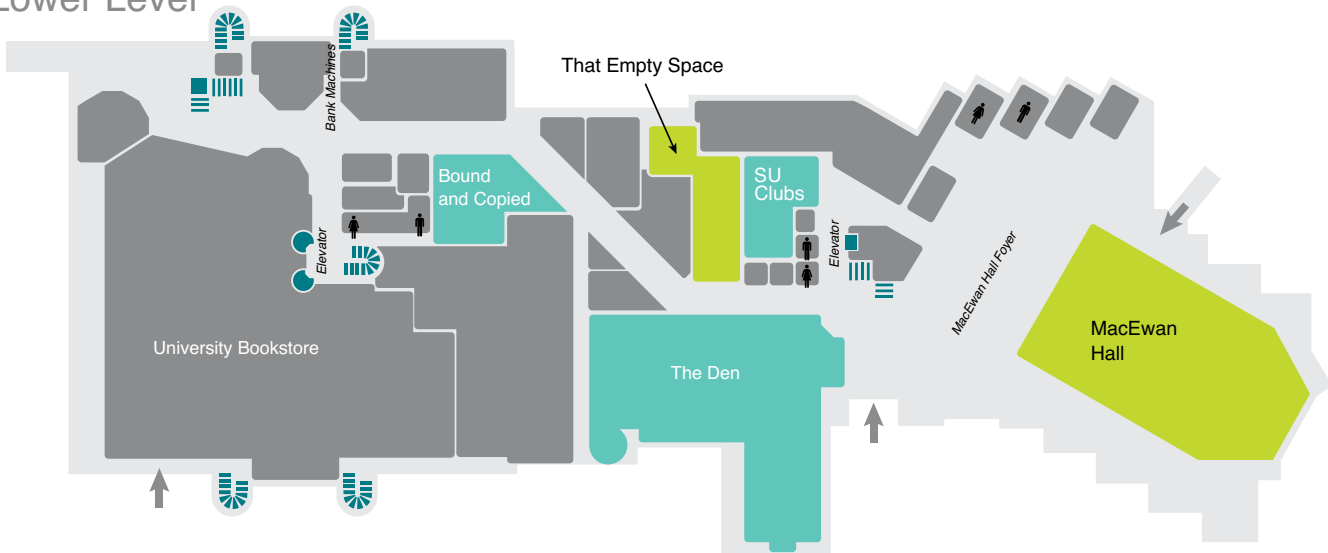

MacEwan

conference & event centre

- To MacEwan Conference & Event Centre →
- To the MacEwan Hall Loading Dock ·····
- To the Arts Parkade ·····
- MacEwan Student Centre ■
- MacEwan Conference & Event Centre ■
- Pay Parking \$7.00 ■
- Arts Parkade \$10.00 or Pin Code ■

MacEwan
conference & event centre

Main Level

Lower Level

Third Floor (East)