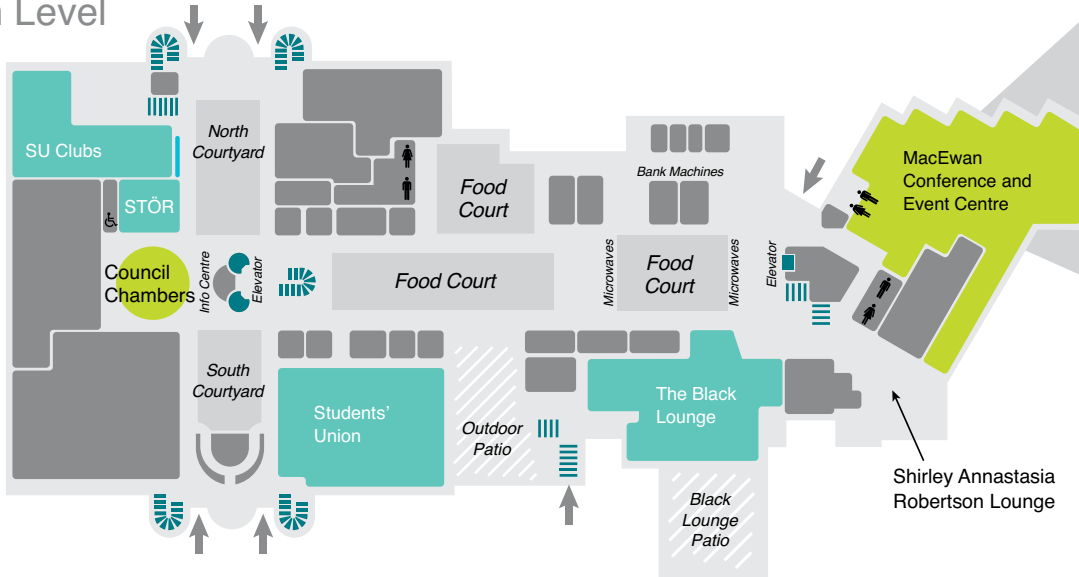

MacEwan

conference & event centre

- To MacEwan Conference & Event Centre →
- To the MacEwan Hall Loading Dock ·····
- To the Arts Parkade ·····
- MacEwan Student Centre ■
- MacEwan Conference & Event Centre ■
- Pay Parking \$7.00 ■
- Arts Parkade \$10.00 or Pin Code ■

MacEwan
conference & event centre

Main Level

Lower Level

Third Floor (East)